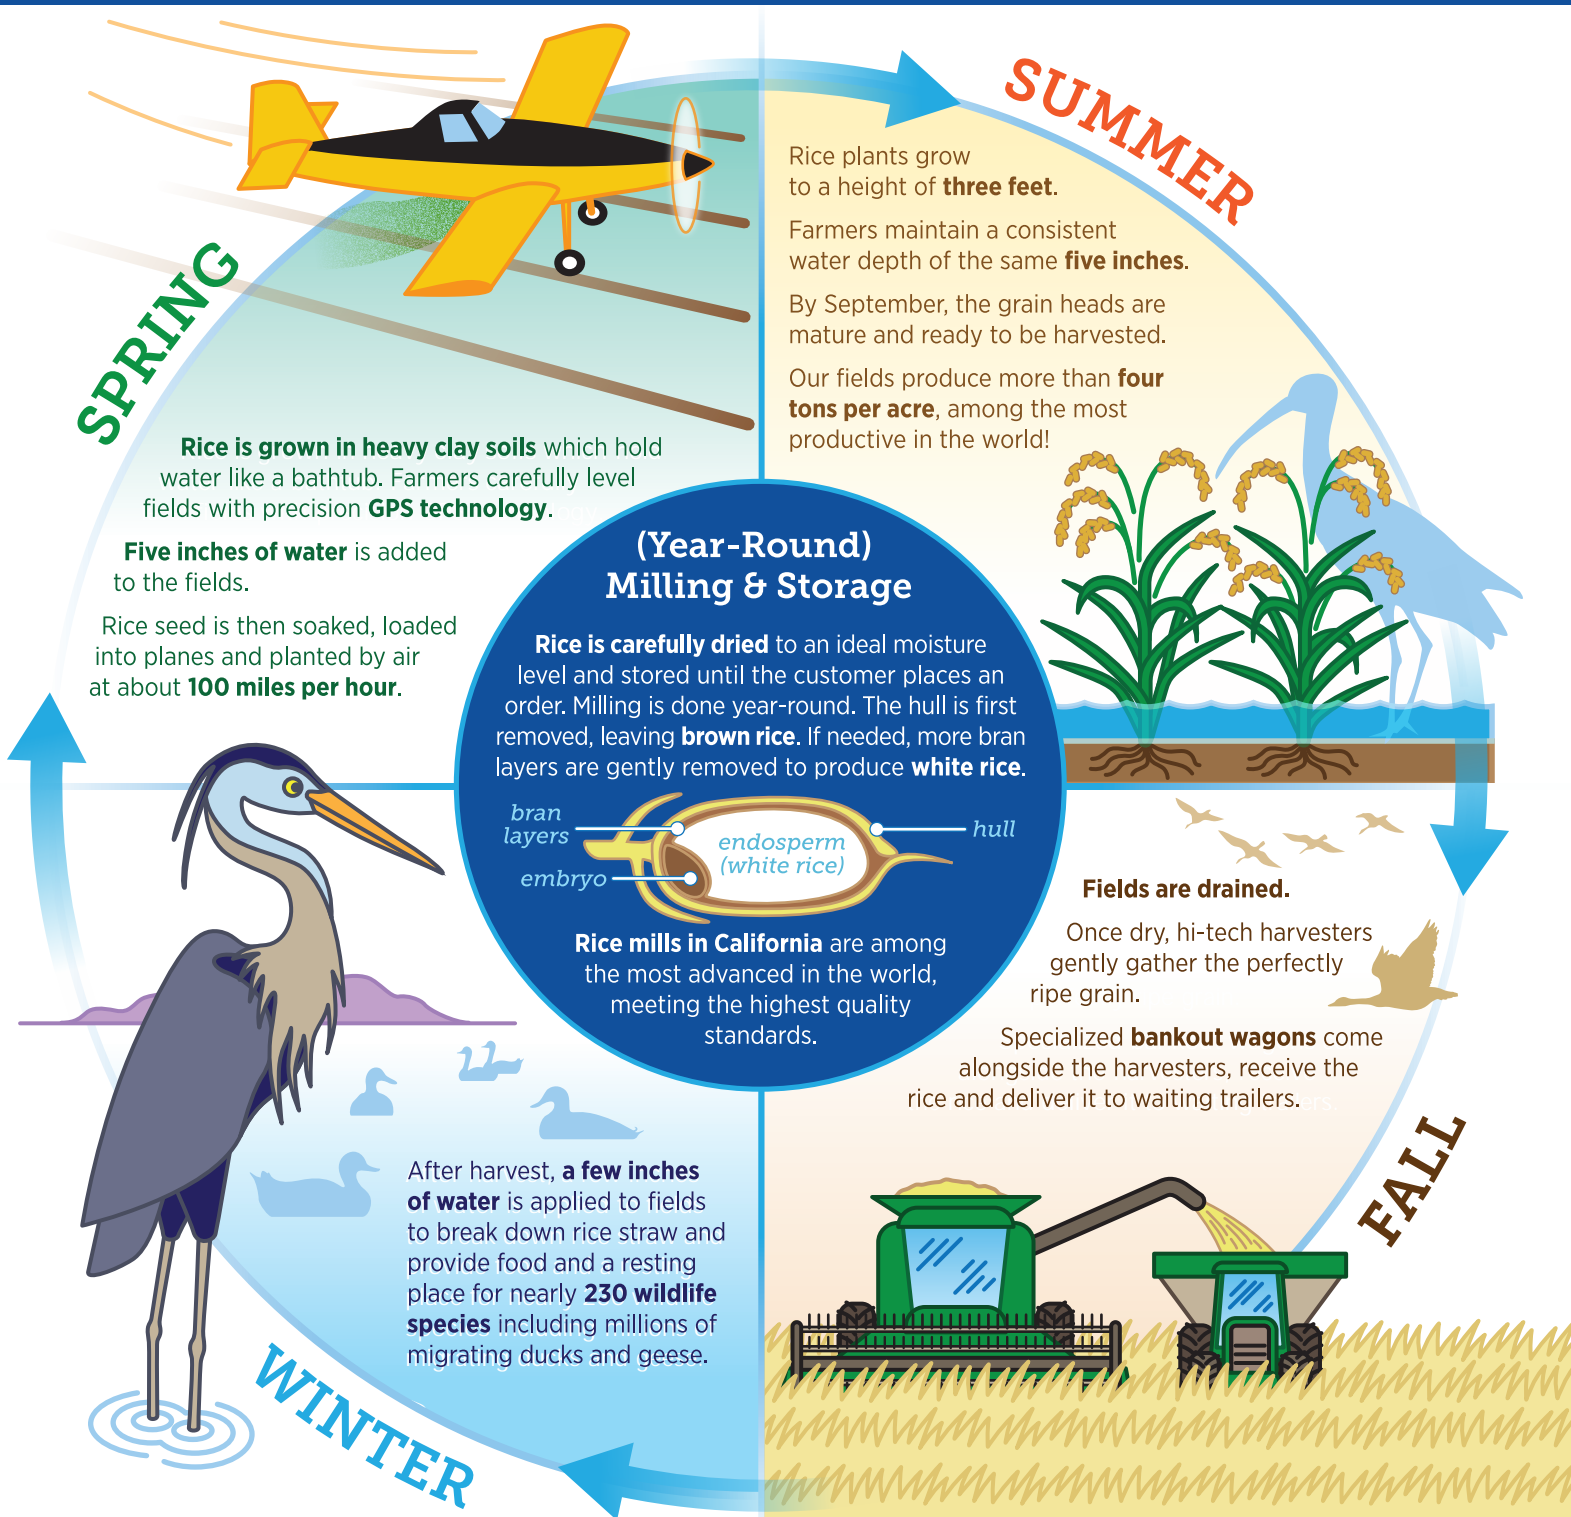

How Rice Grows

Did You Know?

California Rice is used in virtually every roll of sushi made in America, contributing about **25,000 jobs** and more than **\$5 billion** to our economy.

California Rice
THE ENVIRONMENTAL CROP